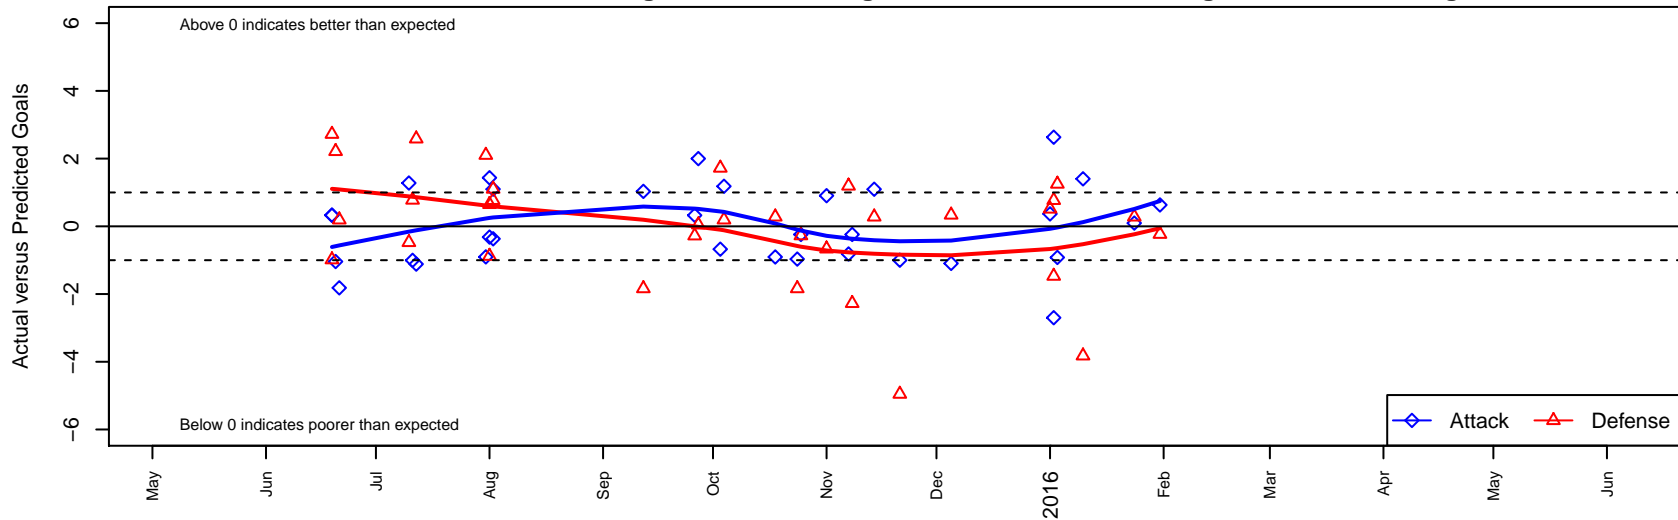

WA Rush Nero B98

Washington Rush SC
 Everett, WA
 B98 total strength=1483
 attack=13.97 defense=8.16
 fall league = RCL B98 Div 3

alt names used:
 WASHINGTON RUSH B98 NERO (WA)
 WA Rush B98 Nero
 WASHINGTON RUSH B98 NERO (WA)
 Washington Rush B98 Nero B
 Washington Rush B98 Nero B
 WA Rush B98 Nero

WA Rush Nero B98
 Dots are actual minus expected GF (blue circles) and GA (red triangles).
 Blue line is smoothed change in attack strength. Red is smoothed change in defense strength.

**attack and defense variance (black dot)
relative to other teams
and top 10 in region**