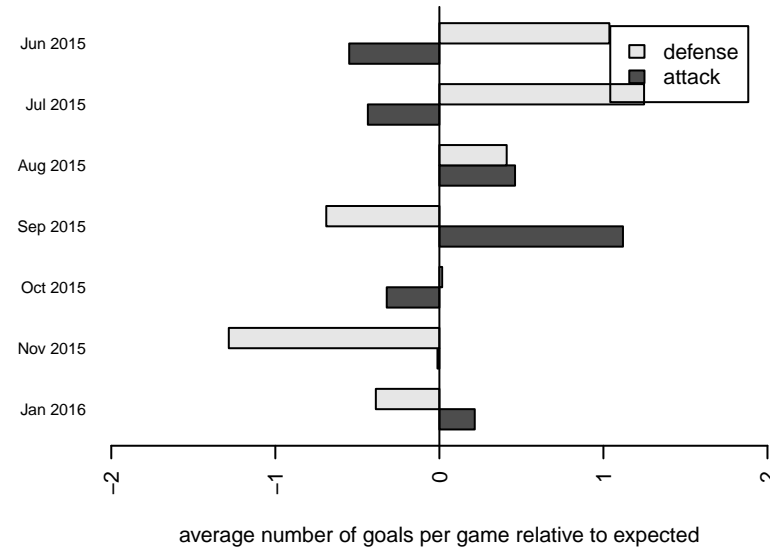

Performance relative to 13 month average