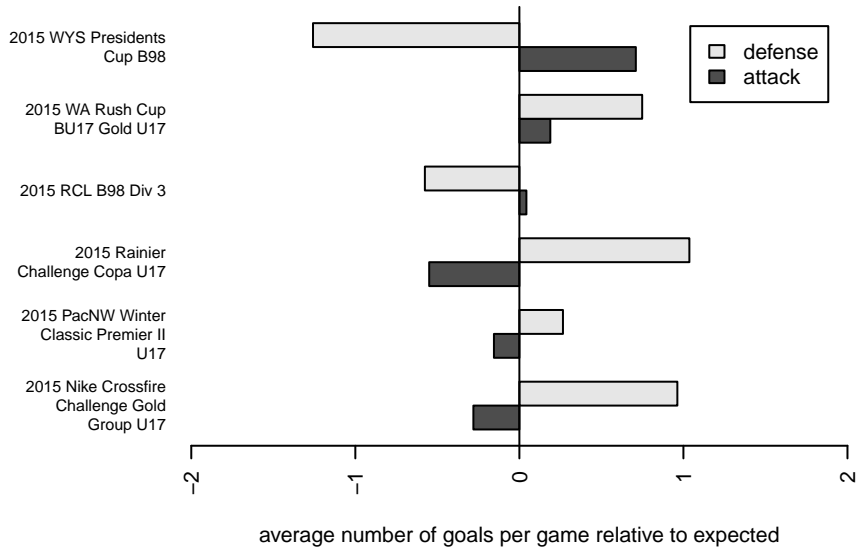

Performance relative to 13 month average