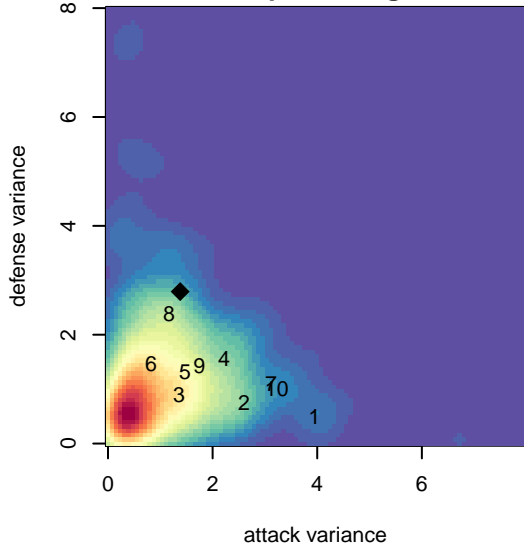

WA Rush Nero B98

Washington Rush SC
 Everett, WA
 B98 total strength=1483
 attack=13.97 defense=8.16
 fall league = RCL B98 Div 3

alt names used:
 WASHINGTON RUSH B98 NERO (WA)
 WA Rush B98 Nero
 WASHINGTON RUSH B98 NERO (WA)
 Washington Rush B98 Nero B
 Washington Rush B98 Nero B
 WA Rush B98 Nero

WA Rush Nero B98
 Dots are actual minus expected GF (blue circles) and GA (red triangles).
 Blue line is smoothed change in attack strength. Red is smoothed change in defense strength.

**attack and defense variance (black dot)
relative to other teams
and top 10 in region**