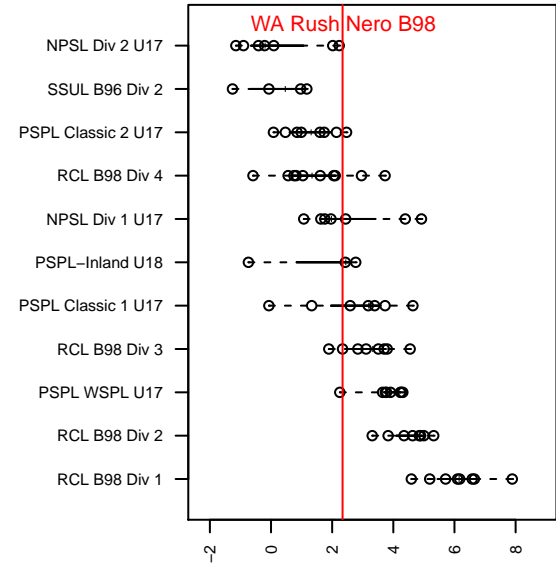

**attack and defense rating
relative to others at age
and all opponents in last 13 months**