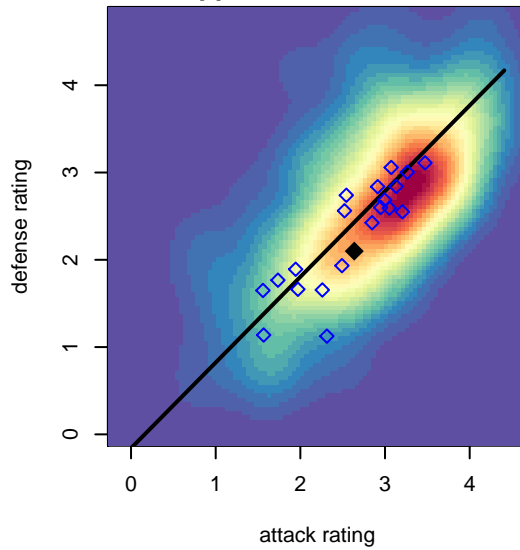

**attack and defense rating
relative to others at age
and all opponents in last 13 months**